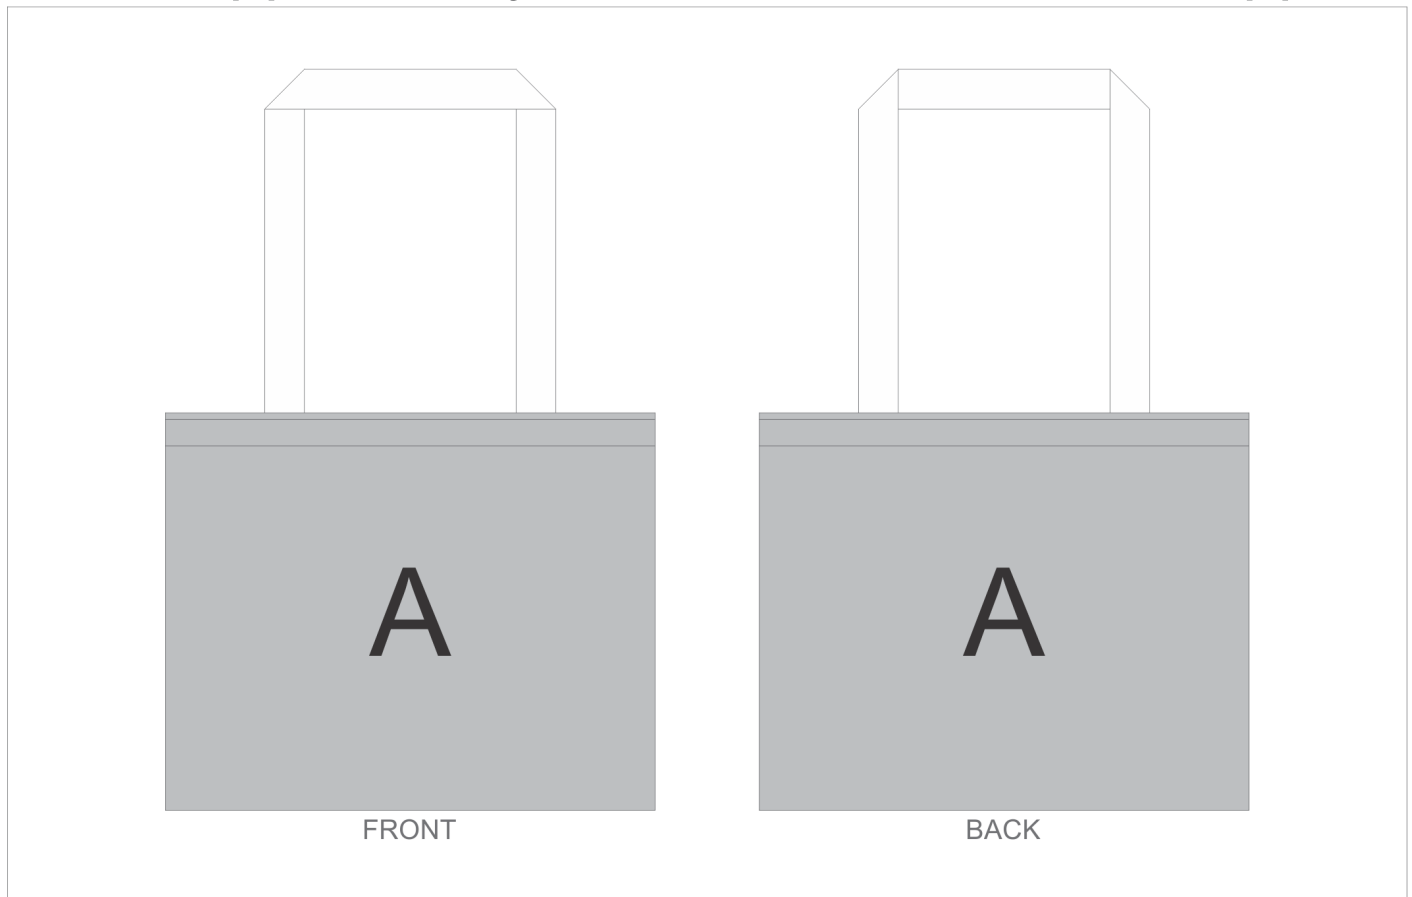

SG-HP-116-G

PPS Hoppla Menlyn RPET Stitch-Bond Shopper

Need to know:

- Includes 1-Position Sublimation (setup fees apply)

-Please Note: We cannot guarantee 100% logo Alignment on all Brandable Panels.

Branding Options:

Position A

1. Custom Sublimation A (CPSUB-A)

Full Colour

Size: 1099mm wide x 778mm high